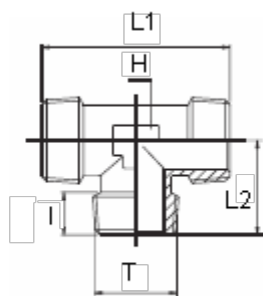

Data Sheet

Article number: 5891230TR18

Description: Tee fitting 1230TR
R1/8"

Measures

H = 10

l = 9.5

L1 = 36.0

L2 = 17.0

T = 1/8"